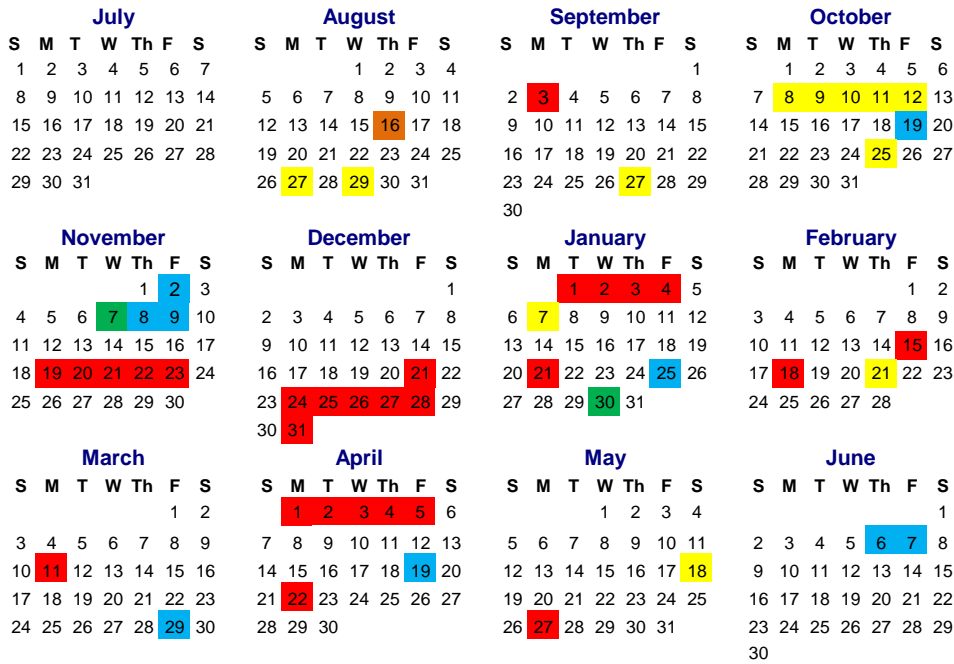

Alameda Christian School 2018 - 2019

■ No School or Extended Care
■ Minimum Day (12 noon dismissal). Extended Care open
■ Special Event (see below)

■ Teacher Events
■ Class Specific Events
■ Report Cards

- | | |
|---|--|
| <p>Aug 16 Classroom teachers report in
 27 Back to School Night
 29 First Day of School</p> <p>Sept 3 Labor Day
 27 Picture Day</p> <p>Oct 8-12 SPIRIT WEEK!
 19 Walk-a-Thon (Minimum Day)
 25 Make-up Picture Day</p> <p>Nov 2 End of First Quarter (Minimum Day) - 47 days
 7 Report Cards
 8-9 Parent-teacher conferences (Minimum Days)
 19-23 Thanksgiving Break</p> <p>Dec 21-Jan 4 Christmas Break</p> <p>Jan 7 Classes Resume
 21 Dr. Martin Luther King, Jr. Holiday
 25 End of 2nd Quarter (Minimum Day) - 43 days
 30 Report Cards</p> | <p>Feb 15-18 President's Day
 21 Science Fair/Potato Dinner</p> <p>Mar ? 4th/5th Grade Mount Hermon Trip (Dates TBD)
 11 Teacher In-Service Day - No School (for students)
 29 End of 3rd Quarter (Minimum Day) - 42 days
 29 Report Cards</p> <p>Apr 1-5 Spring Break
 ? Music Concert
 19 Good Friday (Minimum Day)
 22 Easter Monday</p> <p>May ? 7th/8th Grade Mother Lode Trip (Dates TBD)
 18 75th Anniversary Gala/Silent Auction
 27 Memorial Day</p> <p>June 6 Graduation & Honors Celebration (Minimum Day)
 7 Last Day Picnic (Minimum Day) - 42 days
 7 Report Cards</p> |
|---|--|

2018-2019 School Days
1st Quarter: 47 days
2nd Quarter: 43 days
3rd Quarter: 42 days
4th Quarter: 42 days
Total: 174 school days

2226 Pacific Avenue, Alameda, CA 94501 Phone: (510) 523-1000

School Hours:
 Monday, Tuesday, Thursday, Friday: 8:30a.m.-3:00p.m.
 Wednesdays ONLY: 8:30a.m.-2:00p.m.